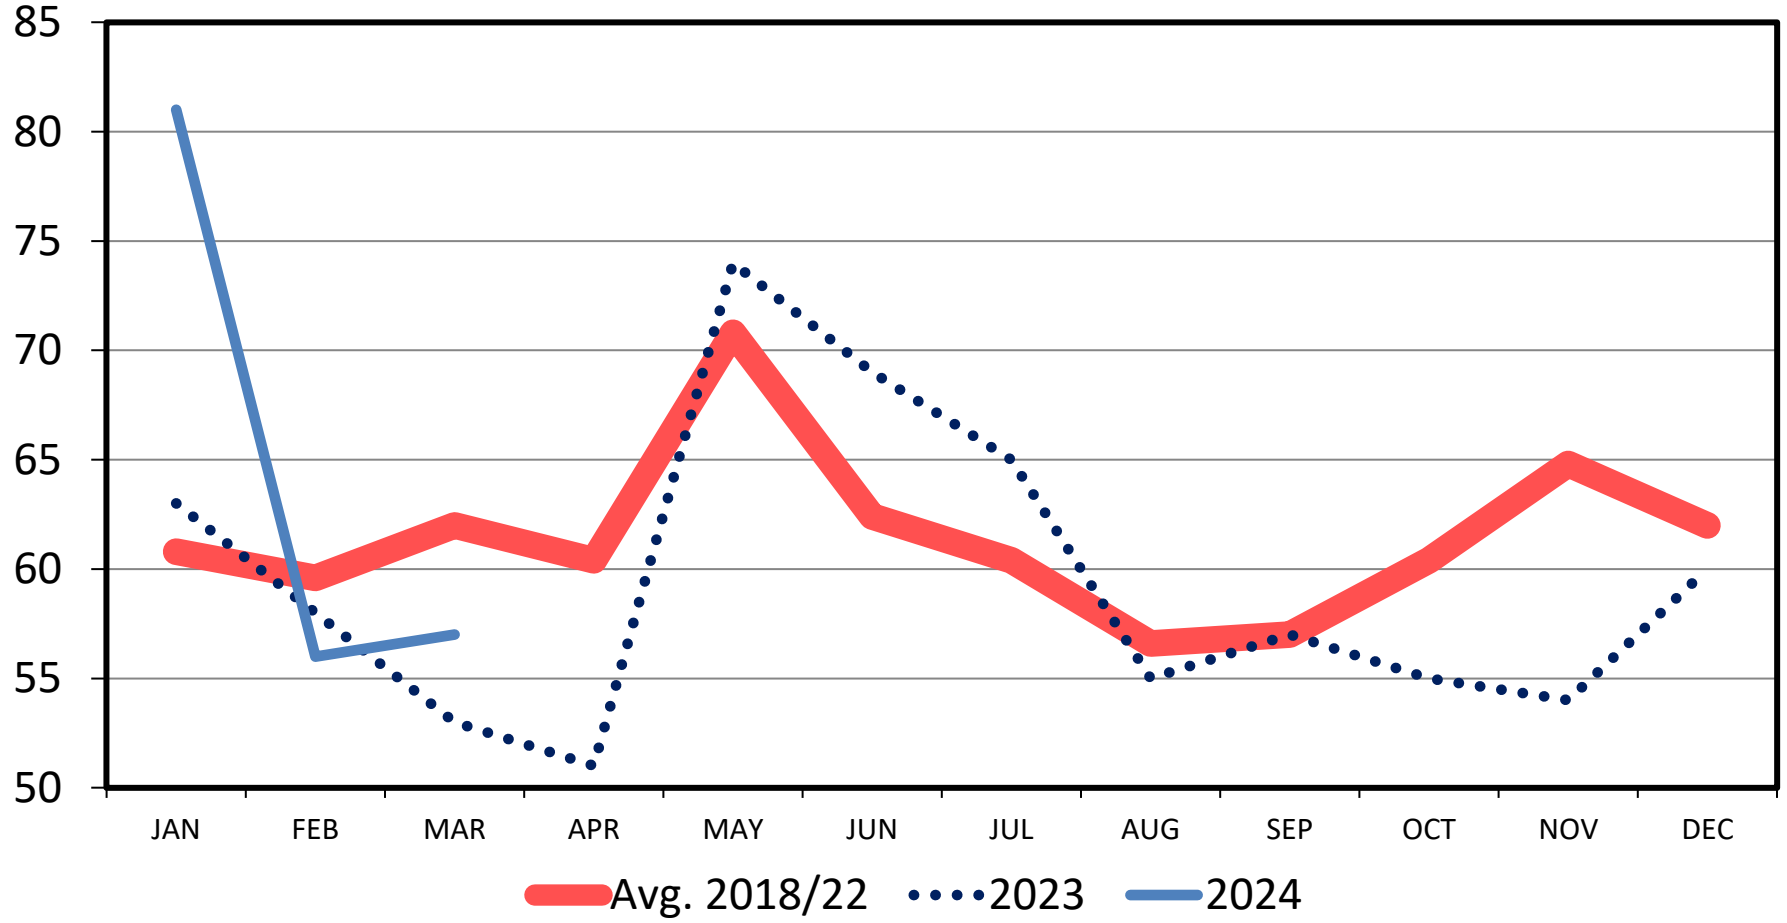

OTHER DISAPPEARANCE

US Total, Monthly

Thou. Head

Data Source: USDA-NASS

Livestock Marketing Information Center

C-N-19
04/19/24